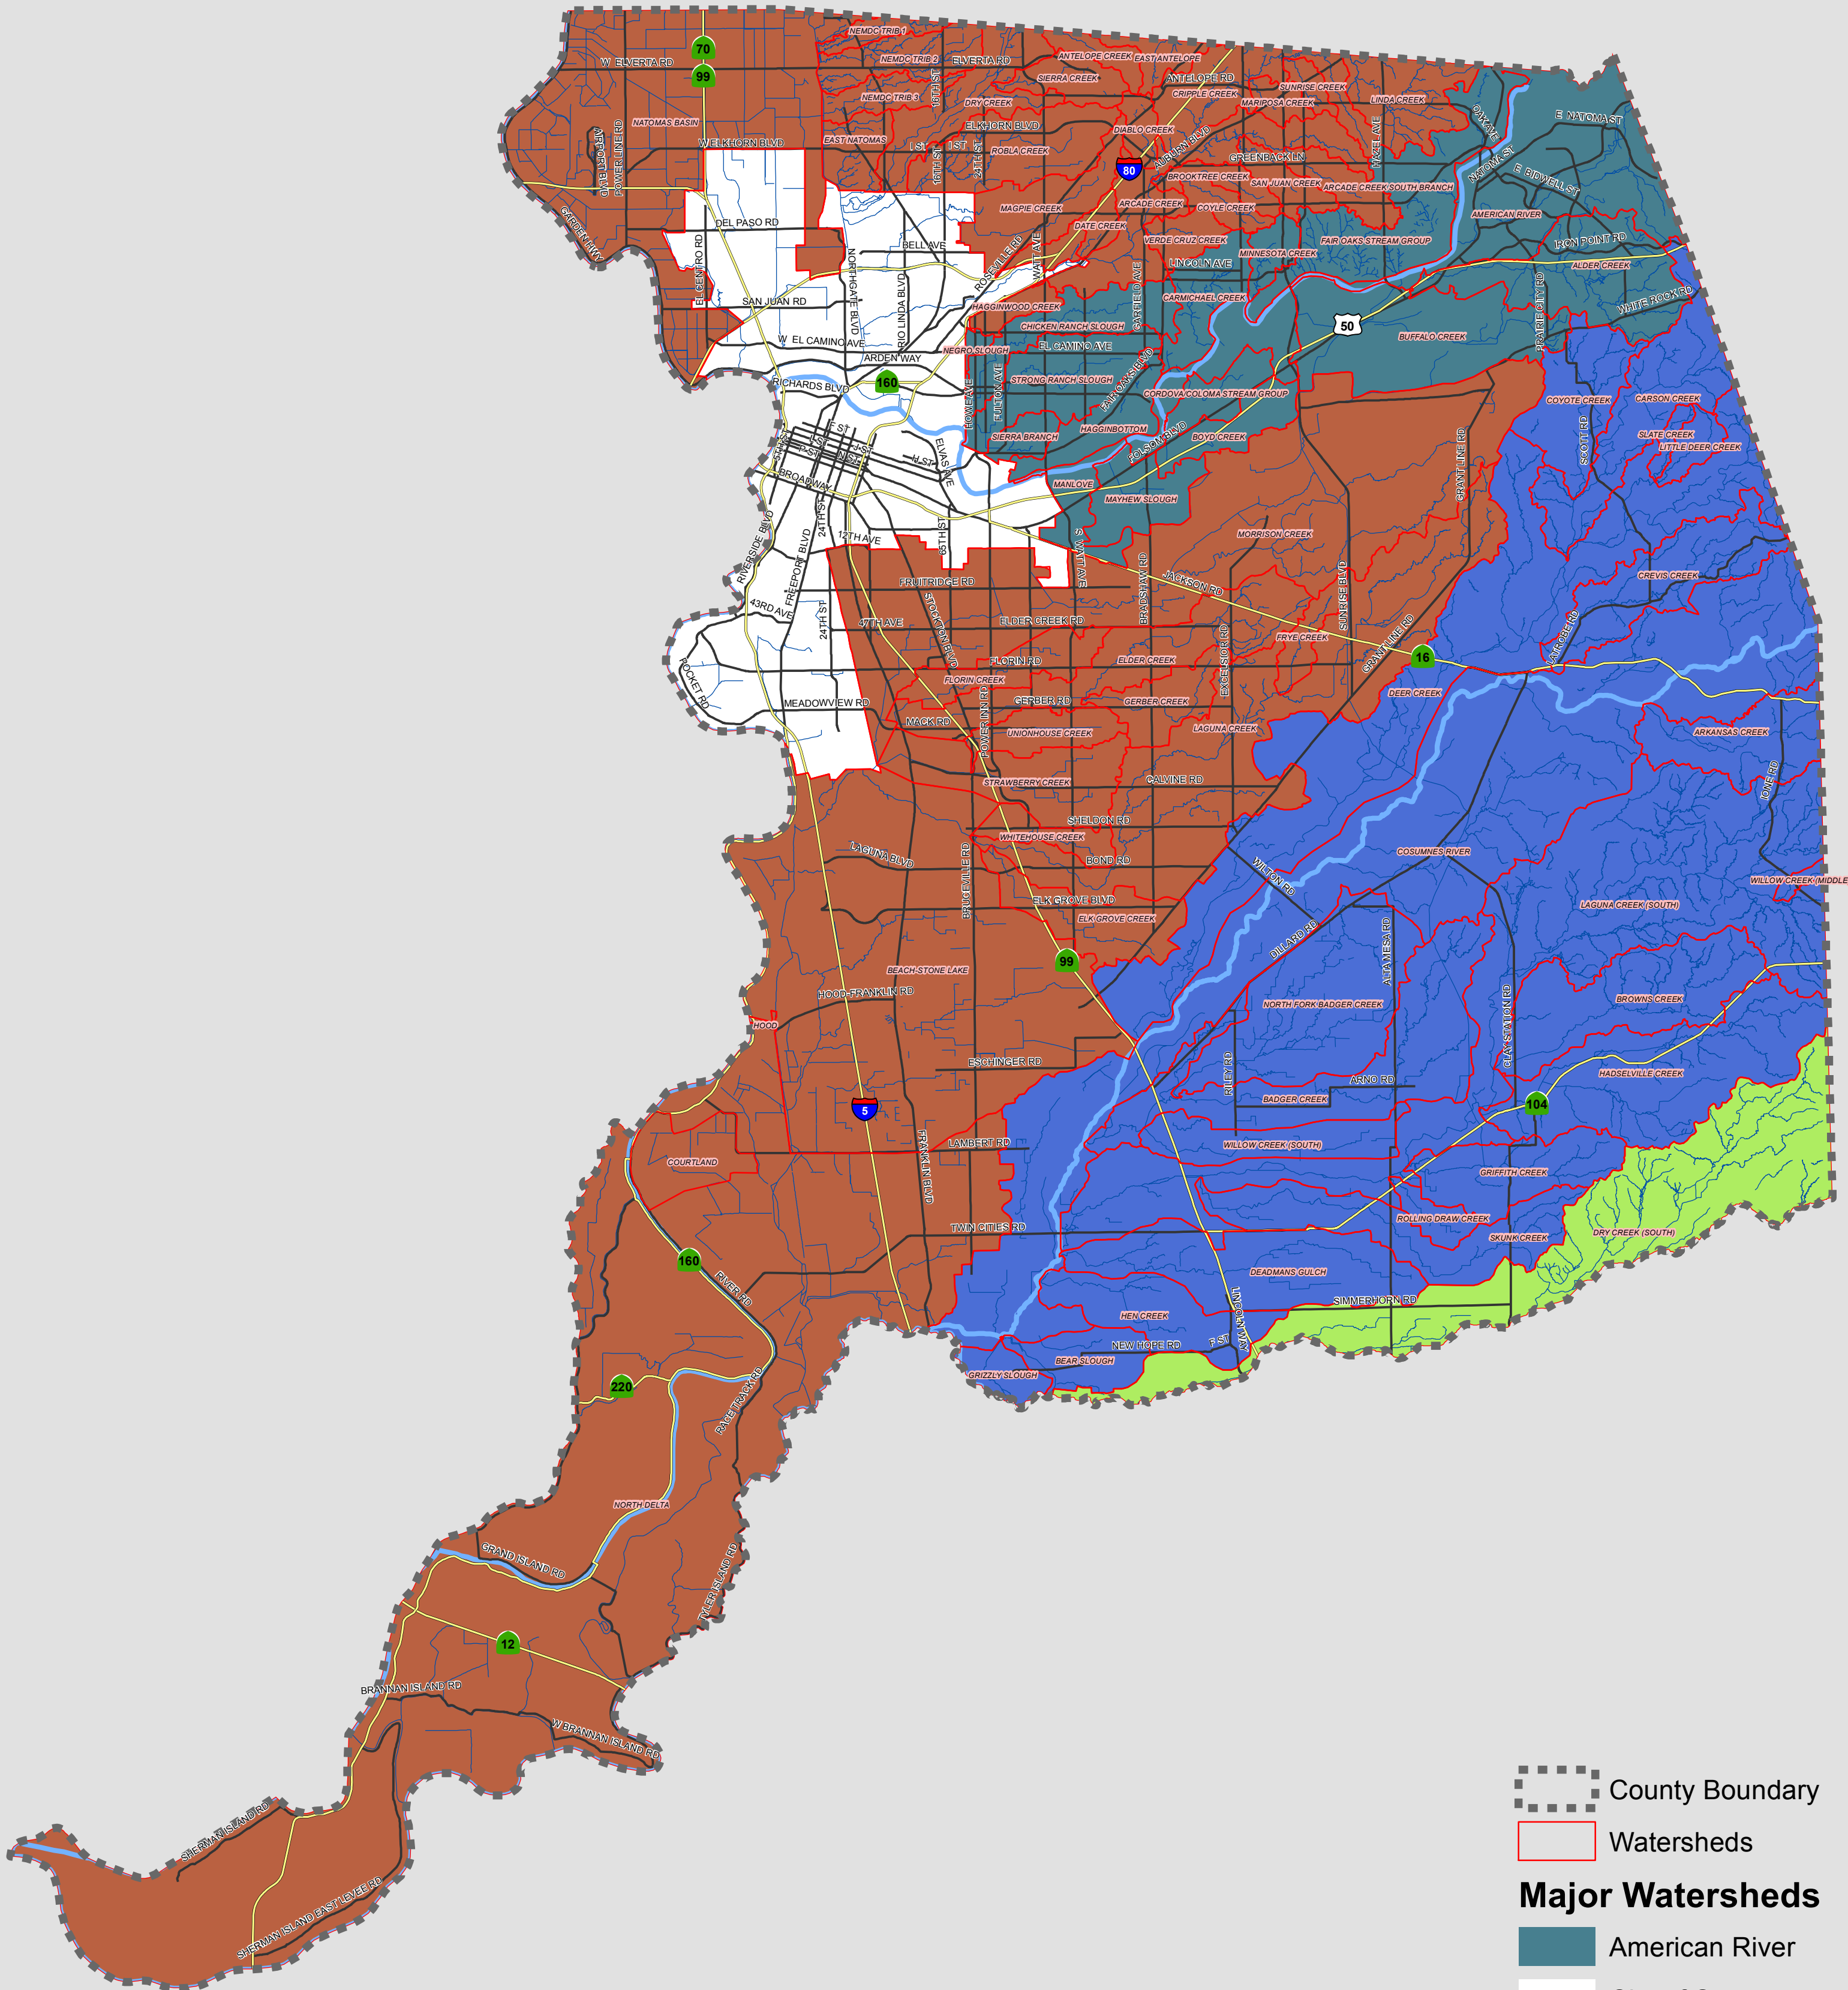

# Receiving Water Map

- County Boundary
- Watersheds

### Major Watersheds

- American River
- City of Sacramento
- Cosumnes River
- Mokelumne River
- Sacramento River